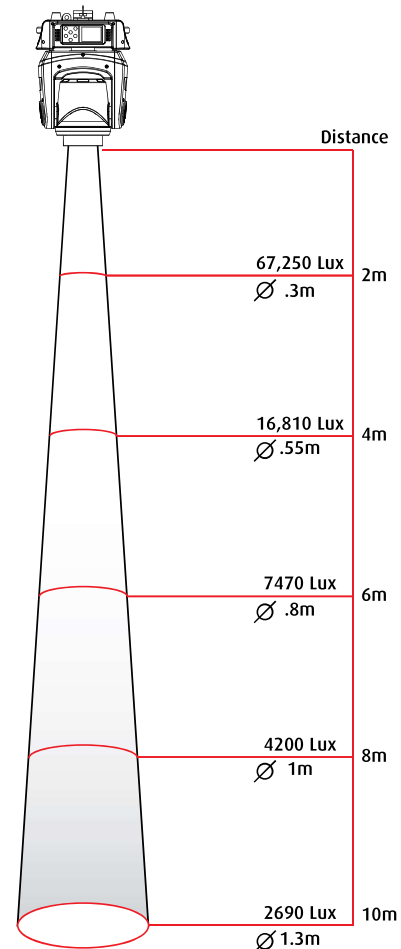

- Pan- 540°
- Tilt- 270°
- Max Speed Pan (360°)- 0.79s
- Max Speed Tilt (252°)- 0.60s
- 5-Pin DMX/RDM Connector
- "PowerCON TRUE1" Connector
- Molded Foam Packing Inserts Included
- LED Type- 60 W Osram RGBW COB
- LED Hours- 70% Luminous output, 50,000 hrs.

### Projection Chart

### Optical & Photometrics

- Beam Angle- 3.5 degrees
- Lens- Custom High Efficiency TIR
- Lens Diameter- 106mm
- Lens "Snoot"
- LED Engine- RGBW

Lumens*-	2000
Center Lux @ 7m-	5500
Color Temperature-	6500K

## Dimensions / Physical

Fixture Weight- 6 Kg (13 Lbs.)

Shipping Weight- 10 Kg (22 Lbs.)

Box Dimensions- (L x W x H)

315 mm (12.4 in.) x 245 mm (9.65 in.) x 460 mm (18.1 in.)

Minimum Distance to Flammable Objects- 0.5m (1.64 ft)