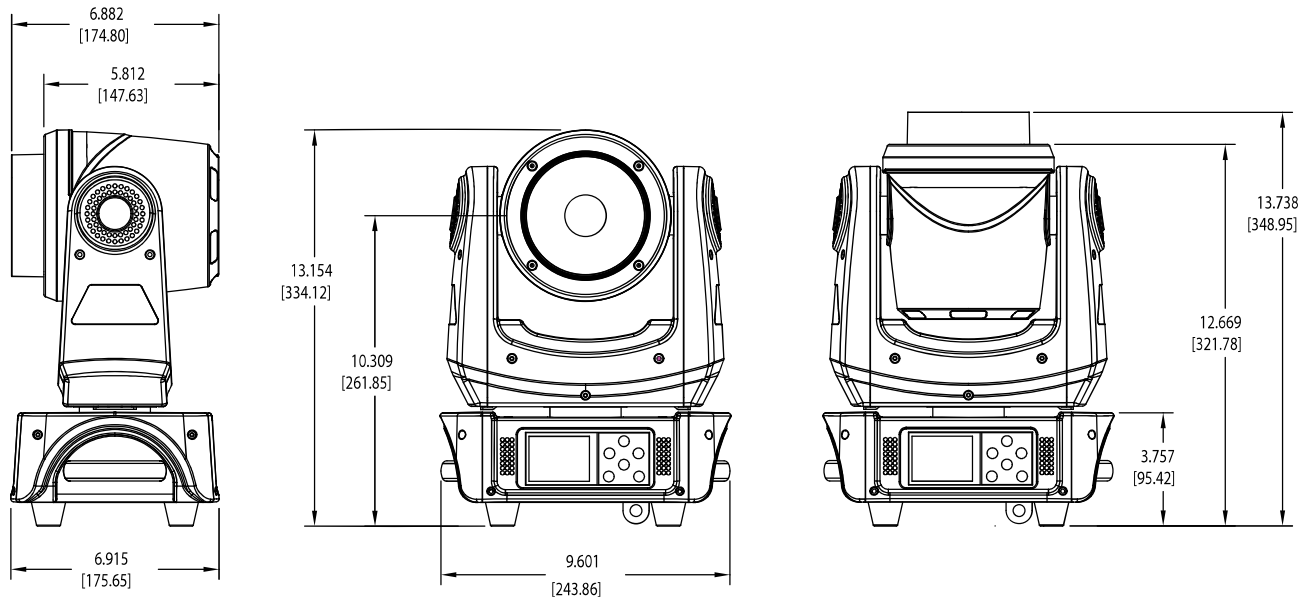

- Pan- 540°
- Tilt- 270°
- Max Speed Pan (360°)- 0.79s
- Max Speed Tilt (252°)- 0.60s
- 5-Pin DMX/RDM Connector
- "PowerCON TRUE1" Connector
- Molded Foam Packing Inserts Included
- LED Type- 60 W Osram RGBW COB
- LED Hours- 70% Luminous output, 50,000 hrs.

### Optical & Photometrics

- Beam Angle- 3.5 degrees
- Lens- Custom High Efficiency TIR
- Lens Diameter- 106mm
- Lens "Snoot"
- LED Engine- RGBW

Lumens*-	2000
Center Lux @ 7m-	5500
Color Temperature-	6500K

## Dimensions / Physical

Fixture Weight- 6 Kg (13 Lbs.)

Shipping Weight- 10 Kg (22 Lbs.)

Box Dimensions- (L x W x H)

315 mm (12.4 in.) x 245 mm (9.65 in.) x 460 mm (18.1 in.)

Minimum Distance to Flammable Objects- 0.5m (1.64 ft)